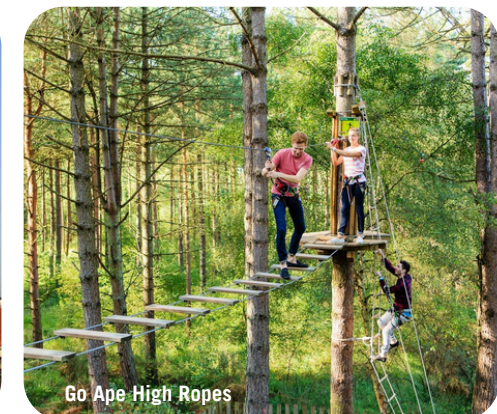

ENGLISH FOR THE FUTURE & PATHWAYS TO HIGHER EDUCATION, BRIGHTON

BEDE'S
SUMMER SCHOOL

<p>5th July</p>	<p>Port Lympne Safari Park A truck safari across the vast African and Asian reserves will allow the students to observe free-roaming animals like giraffes, zebras, rhinos, lions, tigers, gorillas, monkeys and bears. This is followed by a walking tour of the Gorilla Trail to see the world's largest collection of Western Lowland Gorillas.</p>
<p>12th July</p>	<p>Portsmouth Historic Dockyard & Gunwharf Quays A visit to Portsmouth Historic Dockyard involves exploring famous warships like the HMS Victory, Lord Nelson's flagship during the Battle of Trafalgar in 1805. The trip continues to Gunwharf Quays, a modern waterfront area where students can observe the Spinnaker Tower and explore the designer outlet shops.</p>
<p>19th July</p>	<p>Thorpe Park A visit to the UK's most thrilling theme park with over 25 rides which involves experiencing some of the UK's tallest and fastest rollercoasters such as the Hyperia and the Swarm, getting soaked on the Tidal Wave, and discovering various immersive attractions.</p>
<p>26th July</p>	<p>Windsor Castle A visit to the world's oldest and largest occupied castle includes a tour of the State Apartments, which are decorated with famous paintings and royal treasures. The excursion also features St George's Chapel, the burial place of many monarchs, and the opportunity to watch the Changing of the Guards.</p>
<p>2nd August</p>	<p>Go Ape Bedgebury Forest Adventures and High Ropes Located in Bedgebury National Park, this trip involves navigating high-ropes, wobbly bridges and a 170-metre zip line through the tree canopy. Students will test their courage at the Treetop Challenge with its Tarzan swings.</p>